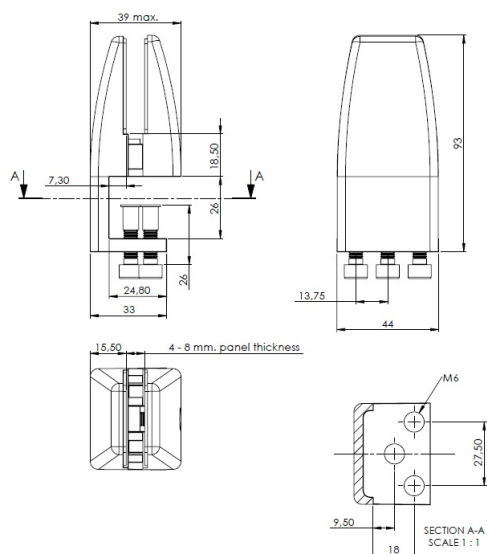

## Description:

Partition Panel Clamp, Clamp-On, Alu, White Painted, F/4-8mm Panel Thickness. Incl. 3 Pcs of Bolts M6x25mm & 3 Pcs. of, Plastic Caps

## Item number:

22.10.805-0

Units	Box	Carton	HS Code	Barcode
Pcs.	1	100	7616991099	 5704866503273